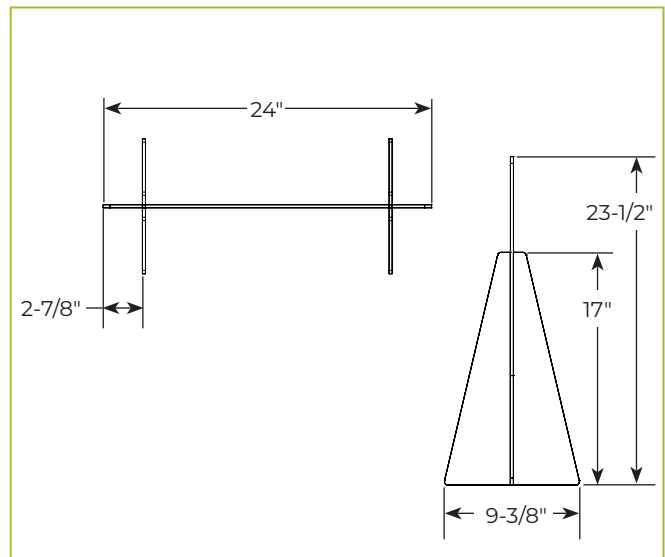

GENERAL INFORMATION

Project Name: _____

Item: _____

Quantity: _____

Model: BSI-SDP-D-24

Length: _____

STANDARD SPECIFICATIONS

- ☐ Interlocking Plexiglass Divider
- ☐ 1/4" Plexiglass
- ☐ 23.5" Height
- ☐ 9.375"x24" Base

OPTIONS AND ACCESSORIES

GUARD FEATURES

- ☐ Solid/Full Service (Standard. Model #BSI-SDP-D-24.)
- ☐ Pass Through (Model #SDP-D-PT-24. Cutout height = 8".)

SHIPPING INFORMATION

- Two week lead time
- Shipped disassembled (flat)
- FOB Denver, CO — Shipped by others
- Bulk order discount over 100 units (Must be shipped to a single location for full discount.)

BSI-SDP-D-24

Portable Plexiglass Table Partition