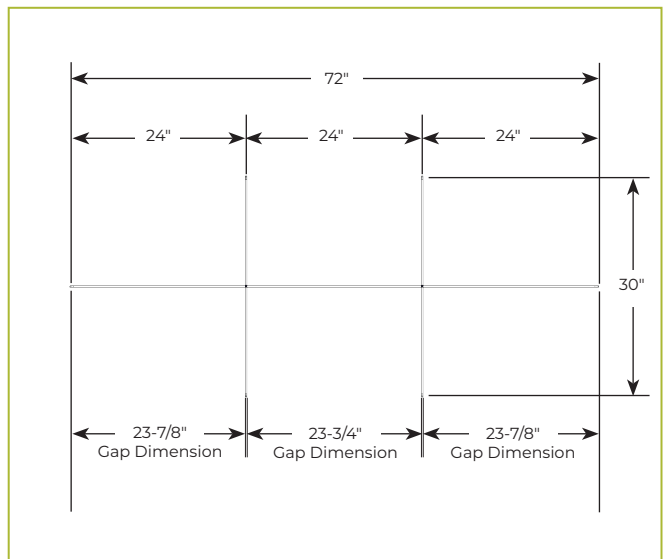

GENERAL INFORMATION

Project Name: _____

Item: _____

Quantity: _____

Model: BSI-SDP-C-24

Length: _____

STANDARD SPECIFICATIONS

- ☐ Interlocking Plexiglass Divider
- ☐ 1/4" Plexiglass
- ☐ 23.5" Height
- ☐ 30"x72" Base

OPTIONS AND ACCESSORIES

GUARD FEATURES

- ☐ Solid/Full Service (Standard. Model #BSI-SDP-C-24.)
- ☐ Pass Through (Model #SDP-C-PT-24. Cutout height = 8".)

SHIPPING INFORMATION

- Two week lead time
- Shipped disassembled (flat)
- FOB Denver, CO — Shipped by others
- Bulk order discount over 100 units (Must be shipped to a single location for full discount.)

BSI-SDP-C-24

Portable Plexiglass Table Partition