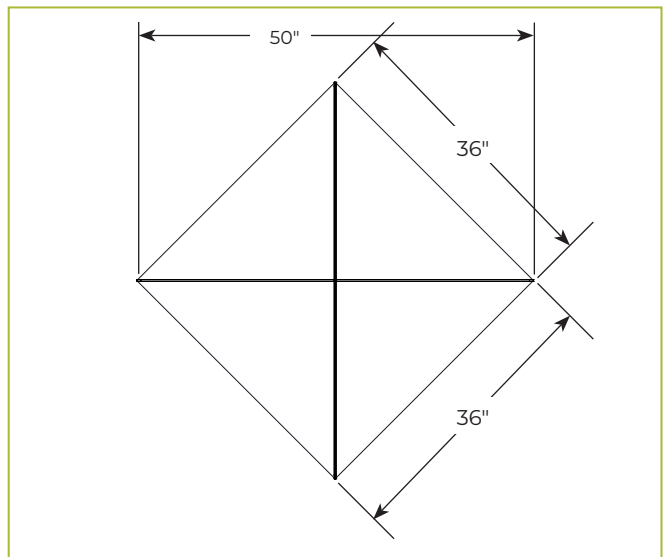

GENERAL INFORMATION

Project Name: _____

Item: _____

Quantity: _____

Model: BSI-SDP-A-24

Length: _____

STANDARD SPECIFICATIONS

- ☐ Interlocking Plexiglass Divider
- ☐ 1/4" Plexiglass
- ☐ 23.5" Height
- ☐ 36"x36" Base

OPTIONS AND ACCESSORIES

GUARD FEATURES

- ☐ Solid/Full Service (Standard. Model #BSI-SDP-A-24.)
- ☐ Pass Through (Model #SDP-A-PT-24. Cutout height = 8".)

SHIPPING INFORMATION

- Two week lead time
- Shipped disassembled (flat)
- FOB Denver, CO — Shipped by others
- Bulk order discount over 100 units (Must be shipped to a single location for full discount.)

BSI-SDP-A-24

Portable Plexiglass Table Partition