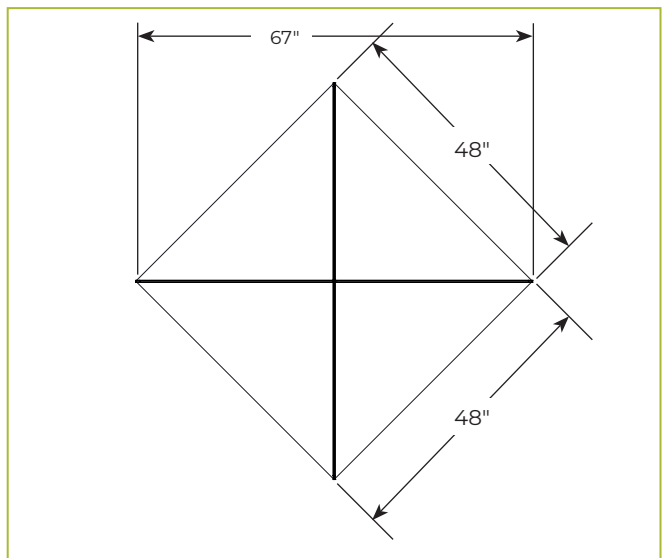

GENERAL INFORMATION

Project Name: _____

Item: _____

Quantity: _____

Model: BSI-SDP-B-24

Length: _____

STANDARD SPECIFICATIONS

- ☐ Interlocking Plexiglass Divider
- ☐ 1/4" Plexiglass
- ☐ 23.5" Height
- ☐ 48"x48" Base

OPTIONS AND ACCESSORIES

GUARD FEATURES

- ☐ Solid/Full Service (Standard. Model #BSI-SDP-B-24.)
- ☐ Pass Through (Model #SDP-B-PT-24. Cutout height = 8".)

SHIPPING INFORMATION

- Two week lead time
- Shipped disassembled (flat)
- FOB Denver, CO — Shipped by others
- Bulk order discount over 100 units (Must be shipped to a single location for full discount.)

BSI-SDP-B-24

Portable Plexiglass Table Partition